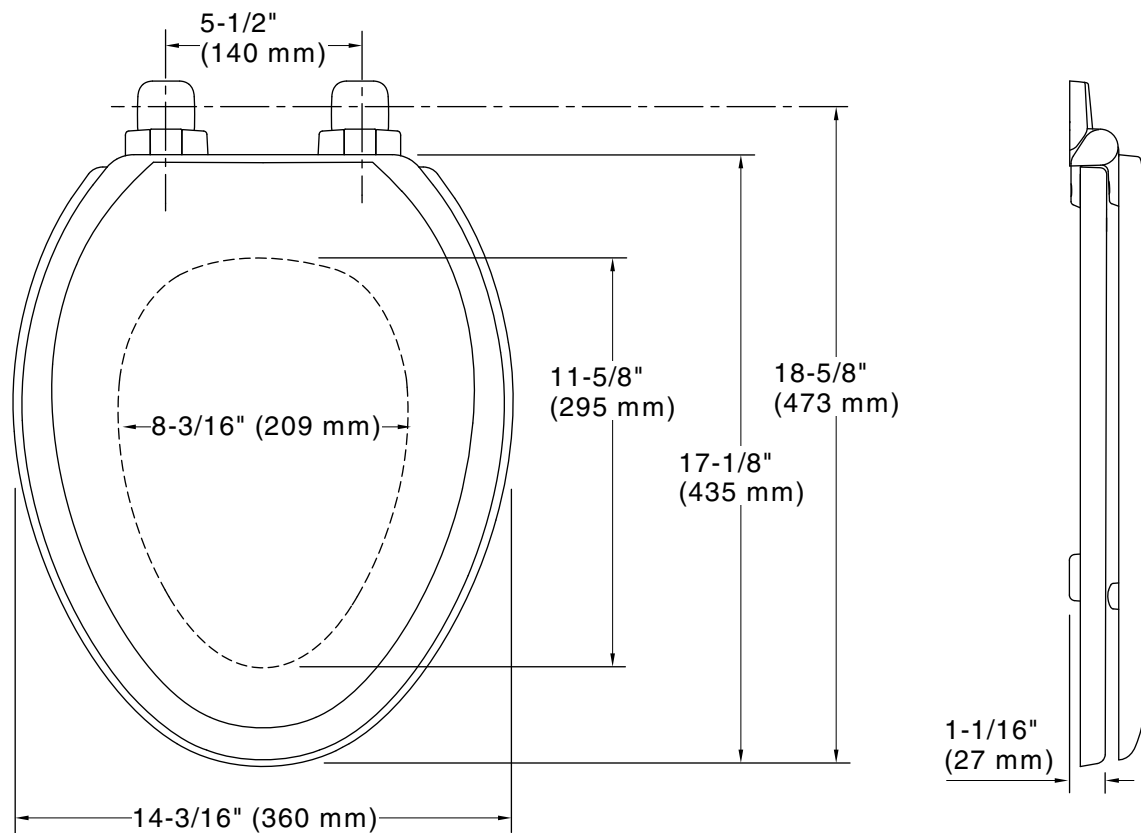

Color	Code	Description
	0	White
	96	Biscuit

Technical Information

All product dimensions are nominal.

Seat shape type: Elongated
Seat front type: Closed-front
Seat-mounting holes: 5-1/2" (140 mm)

Notes

Install this product according to the installation instructions.